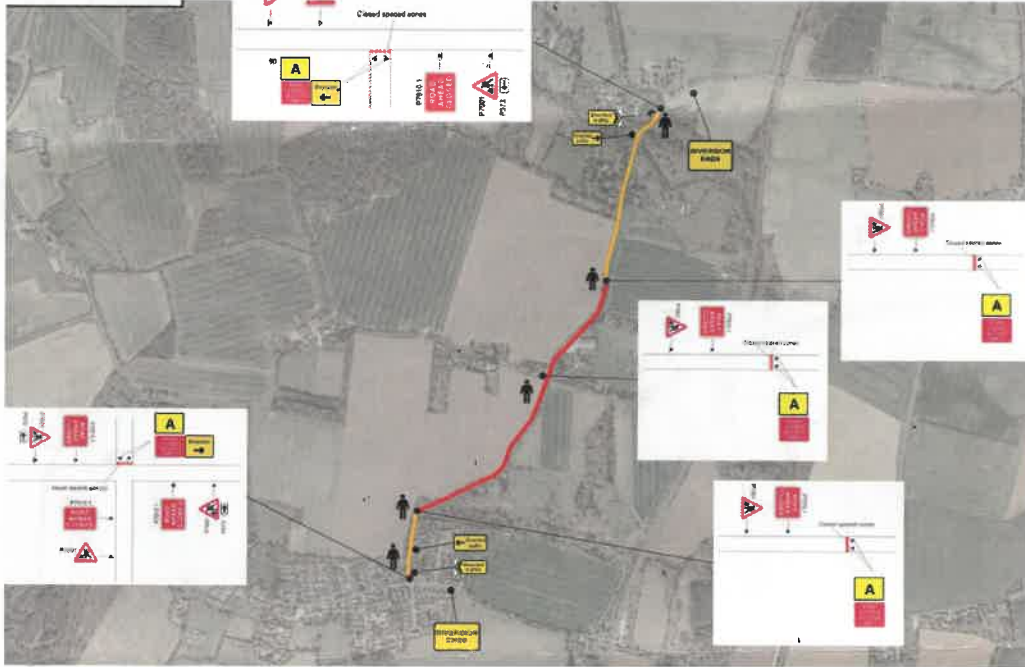

Halt Term

Dear Business / Homeowner,

Essential roadworks will be commencing in your area, **Church Road** (Highlighted in red below) will be closed from **28/10/24 to 31/10/24**

This closure is being done on behalf of County Broadband subcontracted to AB Installs, These works will be for Broadband Duct Lay and Cabling, Any queries on the works you will need to contact AB installs

A Diversion listed below signed and available for you to use, all access to resident housing will be maintained. All we ask is for a little patience while we make the road safe for your access.

Diversion Route: **CHURCH ROAD - IPSWICH ROAD - STATION ROAD - CHURCH ROAD**

For any queries regarding the Road Closure please call 01707244593 between the hours of 9am – 4pm

Regards
First Call Traffic Management