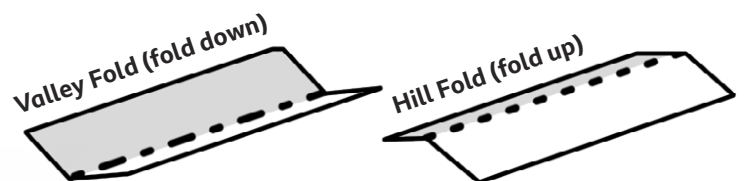

# Christmas Gift Box Instructions

Follow these simple instructions to make your own Christmas gift box.

You will need:

• Gift box template

• Scissors

• Ruler

• White glue

## Instructions:

1. Choose a gift box template. You can choose from the snowman, gingerbread, penguin or Santa template.
2. Cut out the larger body template. Take care to cut along all the solid black lines.
3. Cut out the smaller head template. Take care to cut along all the solid black lines.
4. Fold along all of the dotted lines. Use a ruler along each line to keep a straight edge as you fold.

## Follow this diagram:

All the dotted lines fold down (a hill fold). The two 'dotted and dashed' lines fold up (a valley fold).

1. Cut
2. Hill Fold
3. Valley Fold
4. Glue  1  2  3