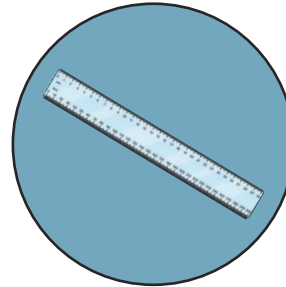

# Christmas Gift Box Instructions

Follow these simple instructions to make your own Christmas gift box.

You will need:

• Gift box template

• Scissors

• Ruler

• White glue

## Instructions:

1. Choose a gift box template. You can choose from the snowman, gingerbread, penguin or Santa template.
2. Cut out the larger body template. Take care to cut along all the solid black lines.
3. Cut out the smaller head template. Take care to cut along all the solid black lines.
4. Fold along all of the dotted lines. Use a ruler along each line to keep a straight edge as you fold.

## Follow this diagram:

All the dotted lines fold down (a hill fold). The two 'dotted and dashed' lines fold up (a valley fold).

1. Cut
2. Hill Fold
3. Valley Fold
4. Glue  1  2  3

## Making the body:

5. Take the larger template. Add glue to tab 1 and join it to the other side.
  6. Add glue to tabs 2 and 3 and join them to each side to join the feet. Hold until the glue has dried.
  7. Add glue to tab 4 and join it to the base.
  8. Glue tab 5 to the side with the Twinkl logo to complete the bottom section of the body.
  9. Look at the top of the body. Join the two semicircles together with a small dab of glue.
- 