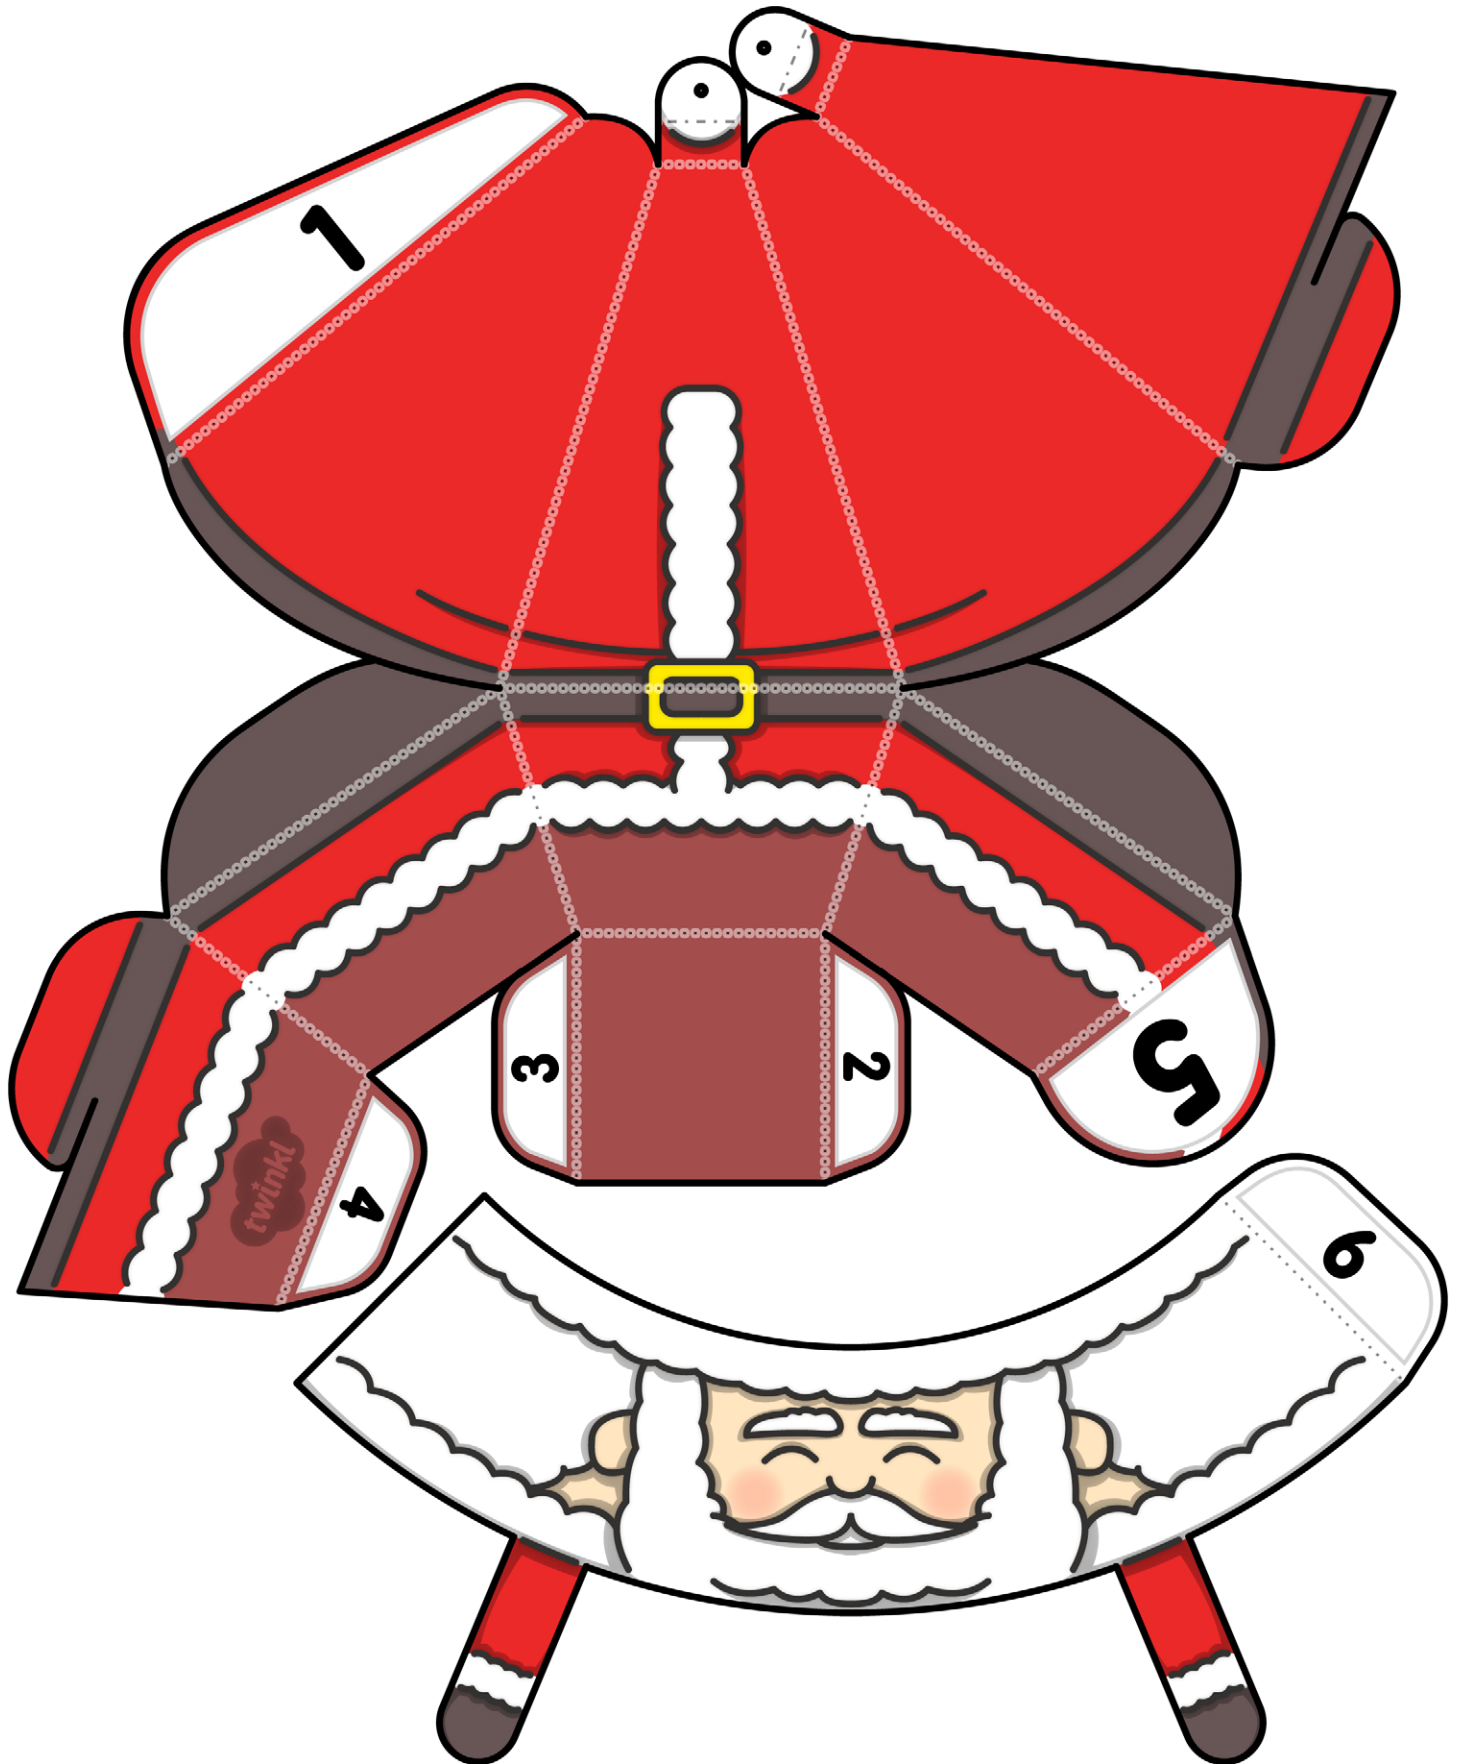

Santa Gift Box Christmas Decoration