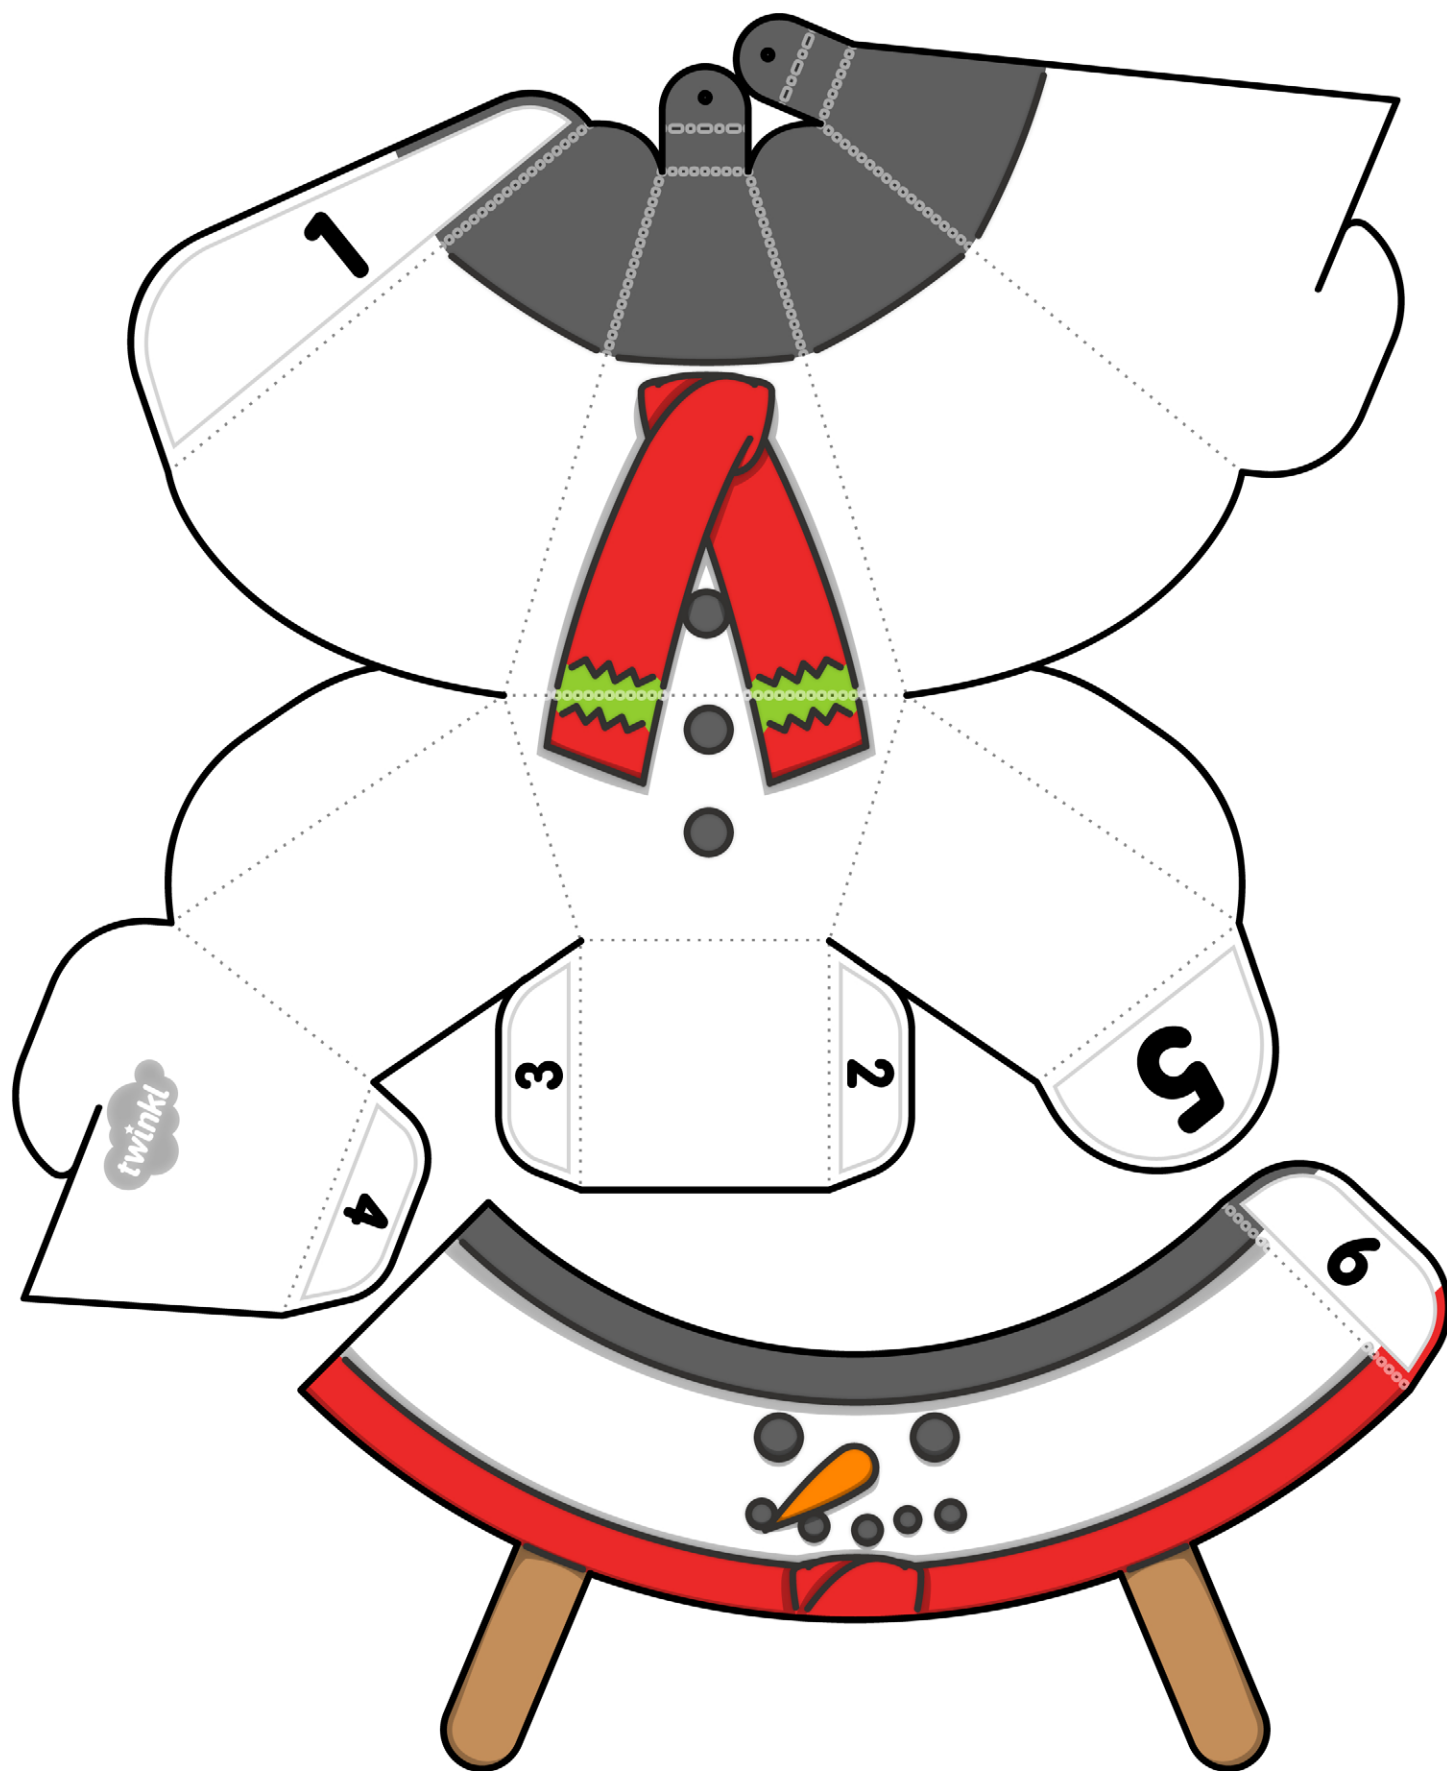

Snowman Gift Box Christmas Decoration