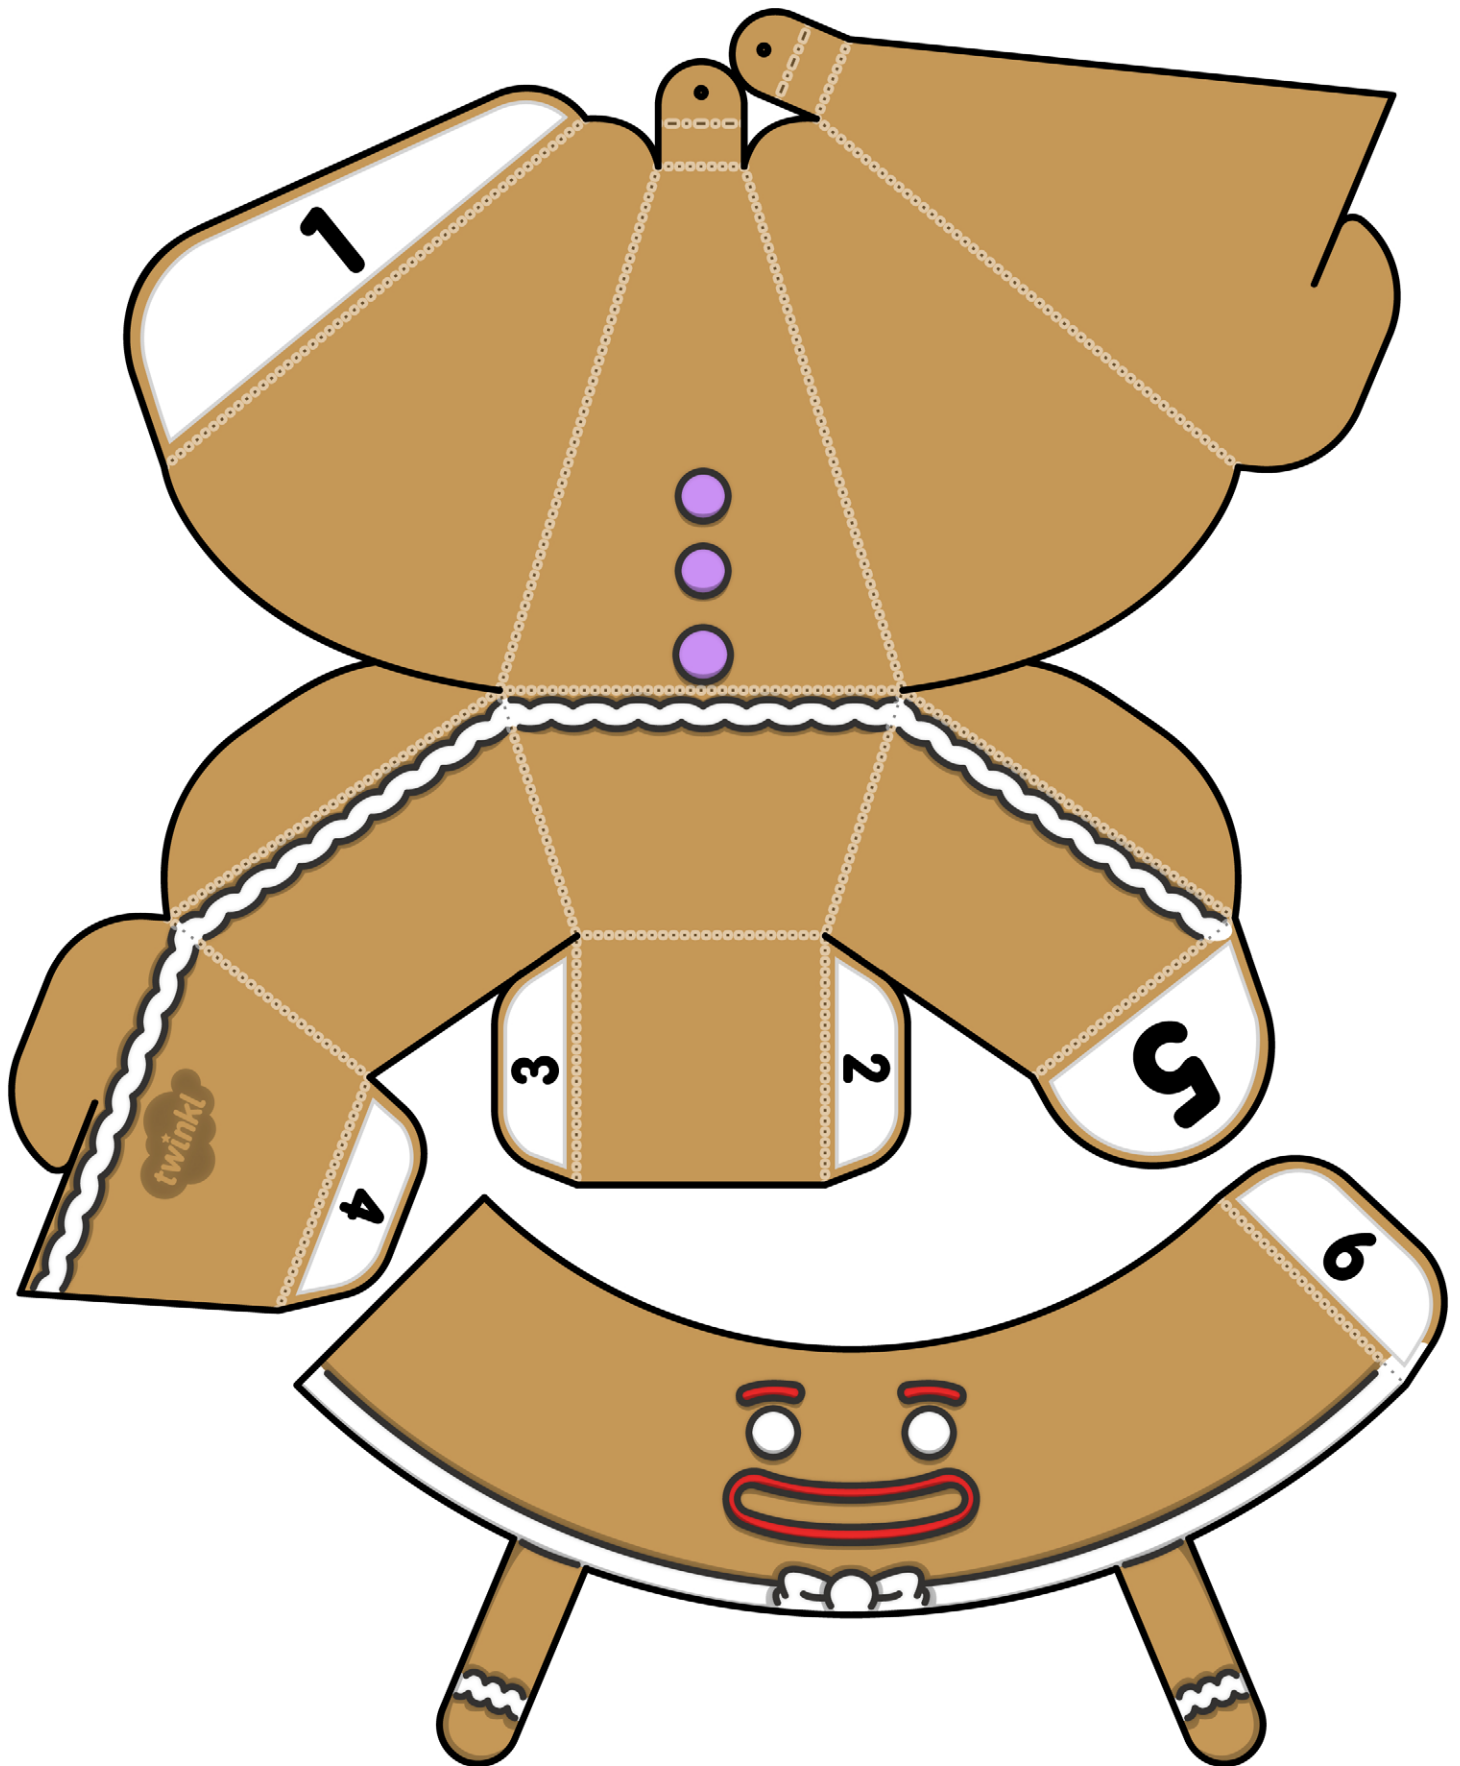

## Instructions:

1. Choose a gift box template. You can choose from the snowman, gingerbread, penguin or Santa template.
2. Cut out the larger body template. Take care to cut along all the solid black lines.
3. Cut out the smaller head template. Take care to cut along all the solid black lines.
4. Fold along all of the dotted lines. Use a ruler along each line to keep a straight edge as you fold.

## Joining the head and the body:

11. Add glue to the white side of each arm or wing.
  12. Place the loop of the head section over the body section and push the arms or wings into place at the sides until the glue has dried. Look at the picture of the finished model to help you.
- 

## Using your gift box:

13. When the glue has dried, you are ready to fill your gift box with small toys or treats! Place the treats in the bottom section, then fasten the top to the bottom by slotting the paper slits together.

# Gingerbread Man Gift Box Christmas Decoration