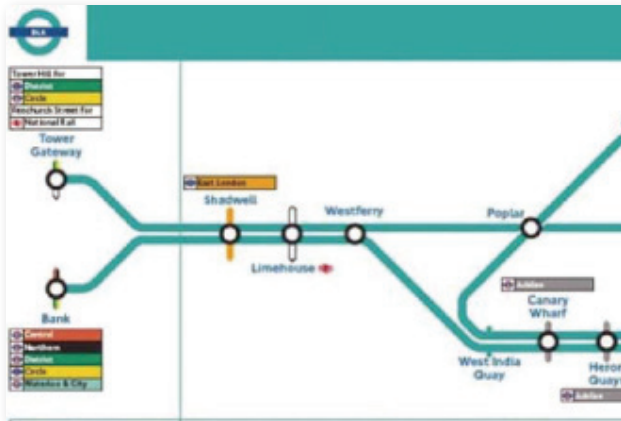

Photocard

A Dockland Light Railway journey

Use the map

Seek expert advice

Buy a ticket

Validate your oyster card

Wait carefully

Check the travel information

Photocard

A Dockland Light Railway journey

Expect to have your ticket checked

Continue your journey safely

Get emergency help

On the train

On the platform