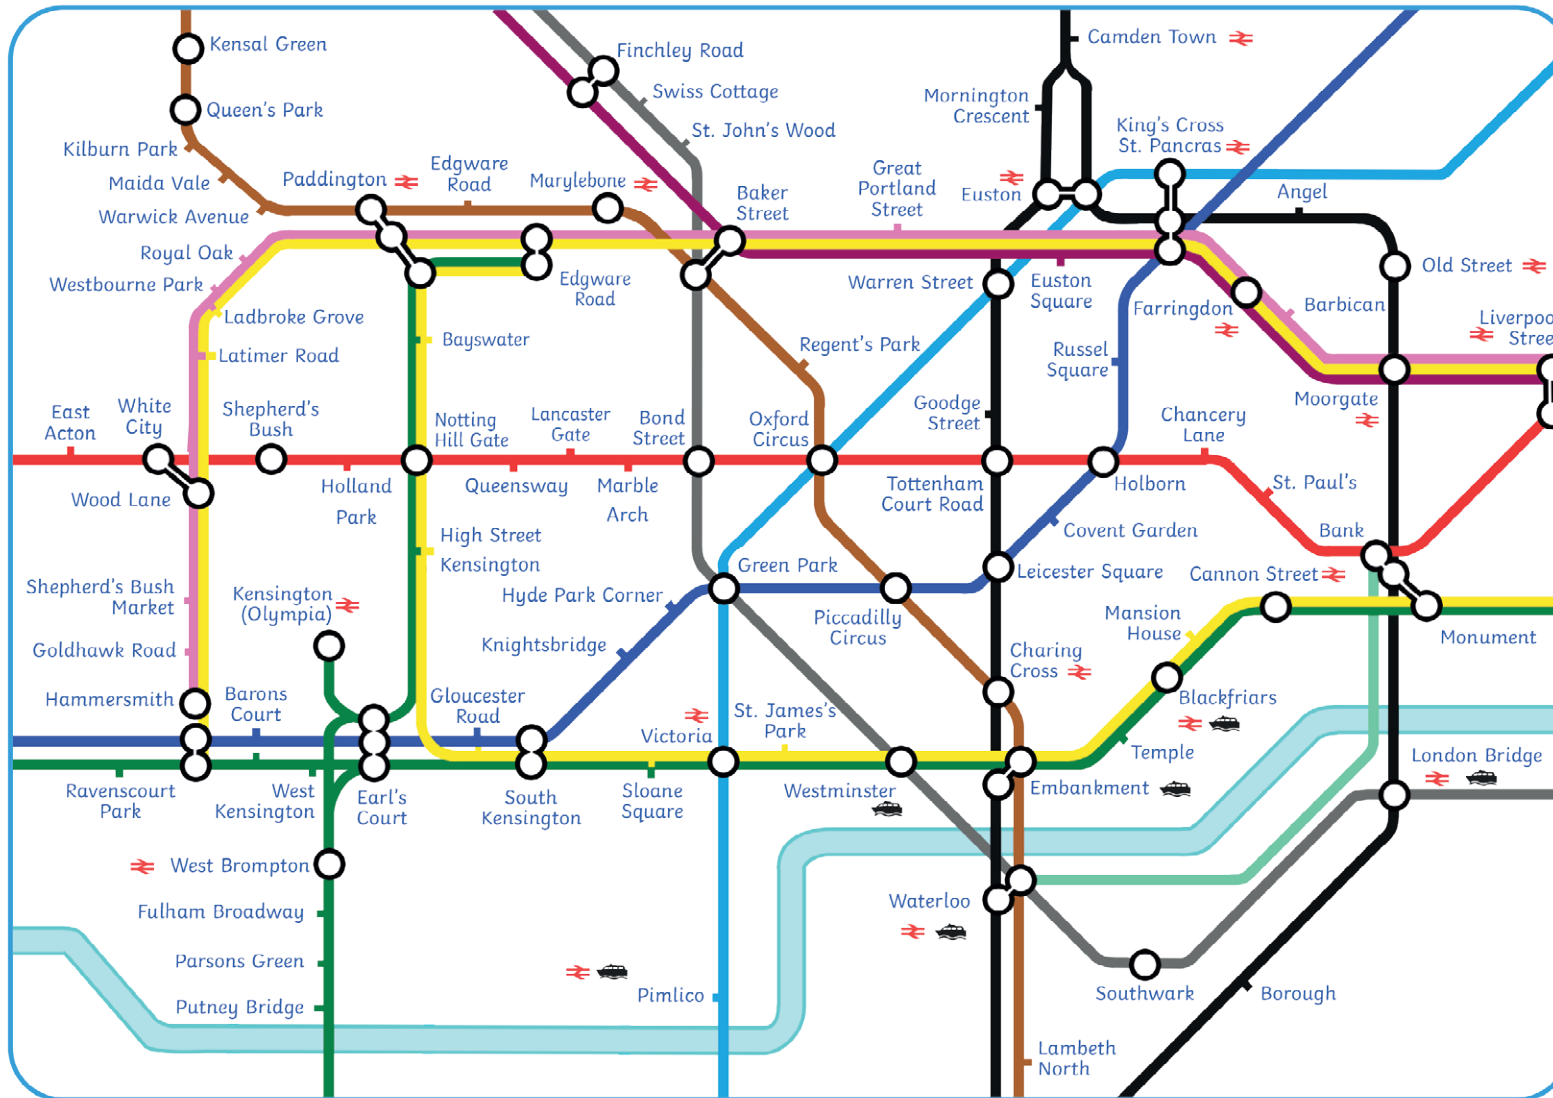

London Underground Map

Key to lines and symbols

-  Bakerloo
-  Central
-  Circle
-  District
-  Hammersmith and City
-  Jubilee
-  Metropolitan
-  Northern
-  Piccadilly
-  Victoria
-  Waterloo and City
-  Interchange
-  Connections with Network Rail
-  Connections with riverboat services