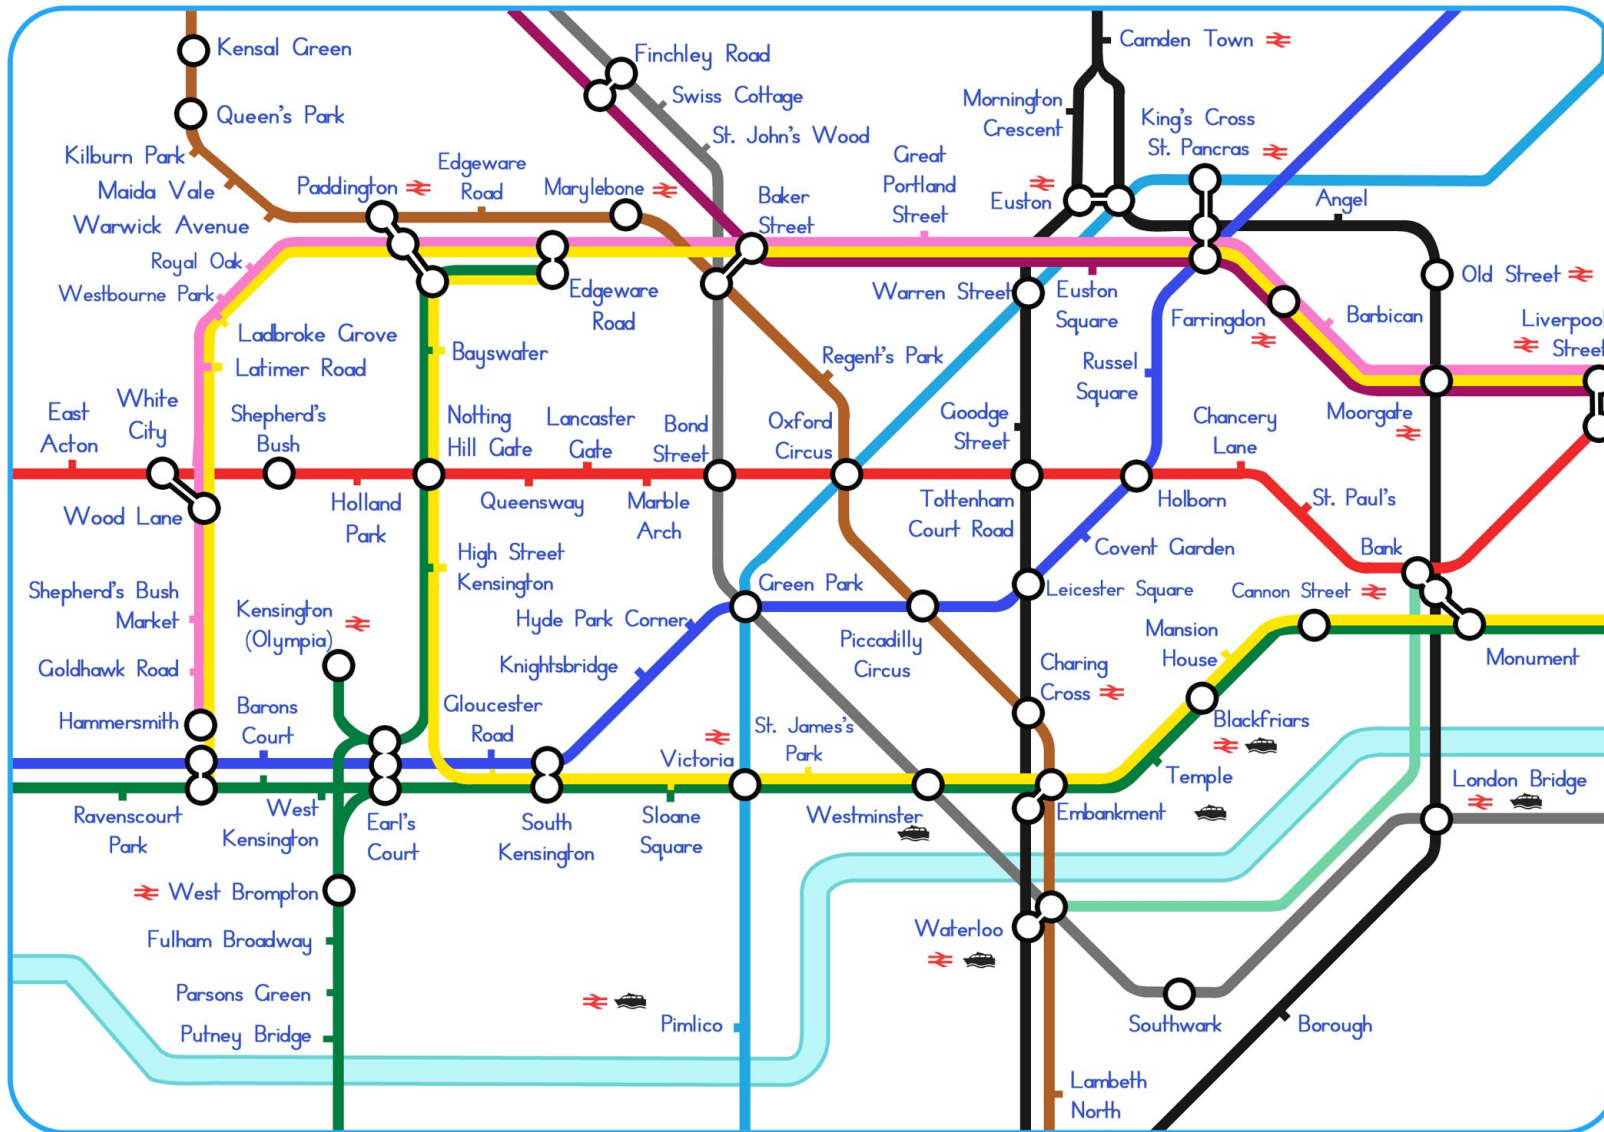

We hope you enjoy the resource and we'll see you very soon! x

London Underground Map

Key to lines and symbols

-  Bakerloo
-  Central
-  Circle
-  District
-  Hammersmith and City
-  Jubilee
-  Metropolitan
-  Northern
-  Piccadilly
-  Victoria
-  Waterloo and City
-  Interchange Stations
-  Connections with Network Rail
-  Connections with riverboat services